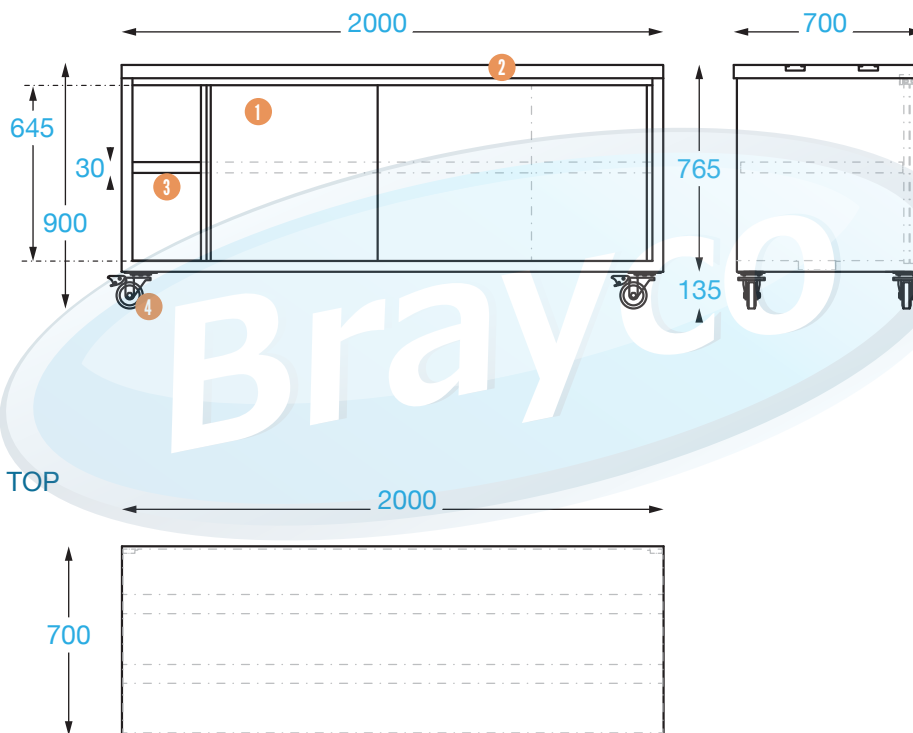

CABINET 700mm DEEP

 This 700 mm cabinet range is modular to the Brayco 700 mm deep sinks and splashbacks.

700 SERIES CABINET

Overall Dimensions:

2000 (w) x 700 (d) x 900 mm (h)

Shipping Dimensions:

2000 (w) x 700 (d) x 900 mm (h)

Shipping Weight: 90 kg

Material:

Top:

1 mm 304 grade stainless steel

Door / Side / Internal:

0.8 mm 430 grade stainless steel

PRODUCT CODE: CAB20070

 Brayco Stainless Steel is made from 95% recycled materials

ADDITIONAL ITEMS

- **Splashback Extension:** Fix to the back and/or side of your cabinet.
- **Overshelves:**
2 tier overshelves sit on top of bench.

FRONT

SIDE

COMPONENTS

- | | | |
|---|----------------------------|--|
| 1 | Sliding doors | Top mounted ball-bearing stainless runners |
| 2 | Working Surface | Double skinned solid core construction |
| 3 | Inner shelf | 0.8 mm (height adjustable) |
| 4 | Adjustable feet
Castors | Adjustable up to 55 mm
4 x lockable castors |