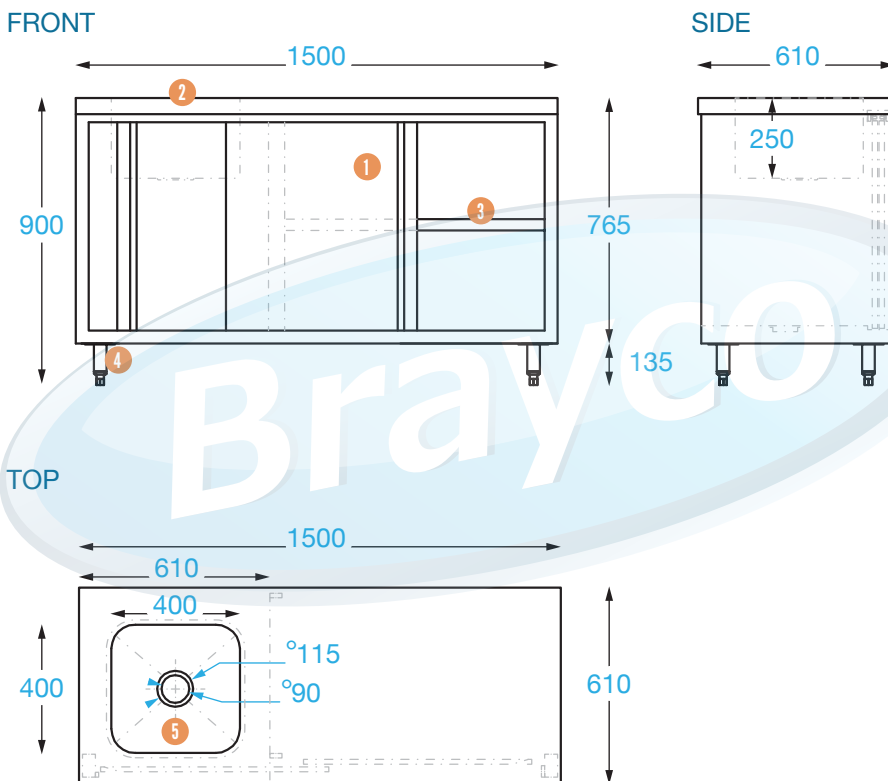

CABINET WITH SINK 610mm DEEP

This 610 mm cabinet range is modular to the Brayco 610 mm deep sinks, splashbacks and benches.

610 SERIES SINK CABINET

Overall Dimensions:

1500 (w) x 610 (d) x 900 mm (h)

Bowl Size:

400 (w) x 400 (d) x 250 mm (h)

Capacity: 40 L

Shipping Dimensions:

1500 (w) x 610 (d) x 900 mm (h)

Shipping Weight: 67.7 kg

Material:

Top: 1.2 mm 304 grade stainless steel

Sink: 1 mm 304 grade stainless steel

Door / Side / Internal:

0.8 mm 430 grade stainless steel

COMPONENTS

- | | | |
|---|-----------------|--|
| 1 | Bowl | 40 litre capacity |
| 2 | Sliding doors | Top mounted ball-bearing stainless runners |
| 3 | Working Surface | Double skinned solid core construction |
| 4 | Inner shelf | 1.2 mm (fully height adjustable) |
| 5 | Adjustable feet | up to 55 mm (standard) |
| | Castors | 4 x lockable castors (optional) |

- High grade stainless steel.
- Castors or Feet:
Choose from adjustable feet or lockable castors.

- **Construction:** Our units are fully stainless steel. Very sturdy.
- **Extra strong:** Legs or castors are attached by a thick steel plate with 4 bolts.
- **Spacious:** Single shelf behind 2 sliding doors offer plenty of under cabinet storage.
- Sink drainer Included.
- Fix your tap to top, wall or side.
- Supplied Fully Assembled: Simply attach feet/castors. No extra cost.