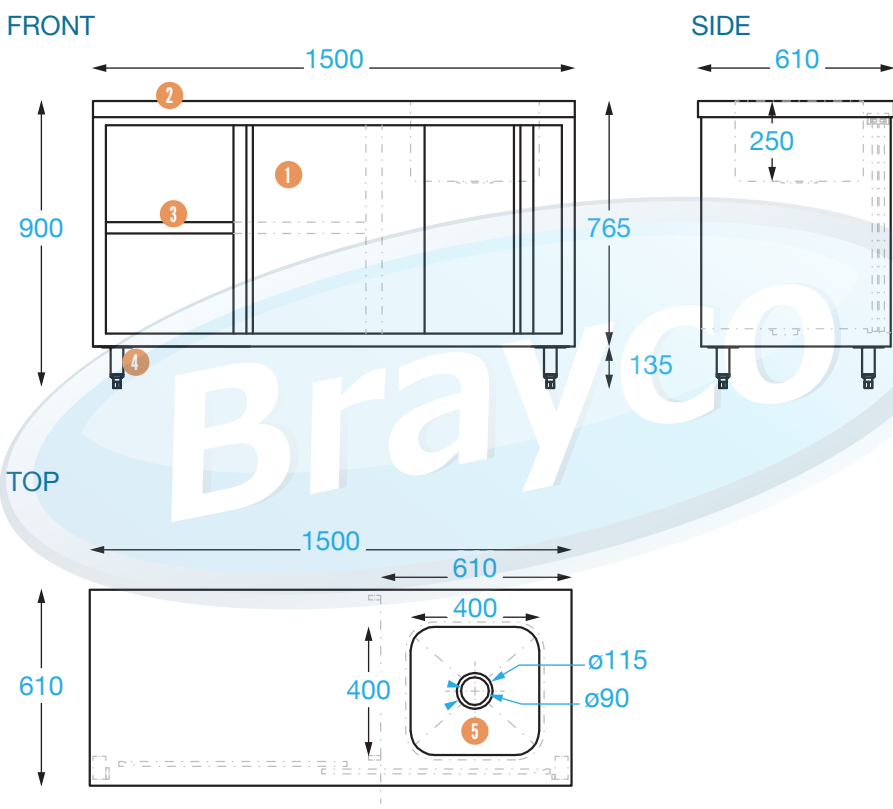

CABINET WITH SINK 610mm DEEP

This 610 mm cabinet range is modular to the Brayco 610 mm deep sinks, splashbacks and benches.

610 SERIES SINK CABINET

- Overall Dimensions:**
1500 (w) x 610 (d) x 900 mm (h)
- Bowl Size:**
400 (w) x 400 (d) x 250 mm (h)
- Capacity:** 40 L
- Shipping Dimensions:**
1500 (w) x 610 (d) x 900 mm (h)
- Shipping Weight:** 67.7 kg
- Material:**
Top: 1.2 mm 304 grade stainless steel
Sink: 1 mm 304 grade stainless steel
Door / Side / Internal:
0.8 mm 430 grade stainless steel

PRODUCT CODE:

CABSINKLB1500

Brayco Stainless Steel is made from 95% recycled materials

FEATURES AND BENEFITS

- High grade stainless steel.
 - Castors or Feet:
Choose from adjustable feet or lockable castors.
- 
- Construction: Our units are fully stainless steel. Very sturdy.
 - Extra strong: Legs or castors are attached by a thick steel plate with 4 bolts.
 - Spacious: Single shelf behind 2 sliding doors offer plenty of under cabinet storage.
 - Sink drainer Included.
 - Fix your tap to top, wall or side.
 - Supplied Fully Assembled: Simply attach feet/castors. No extra cost.

COMPONENTS

- | | | |
|---|----------------------------|---|
| 1 | Bowl | 40 litre capacity |
| 2 | Sliding doors | Top mounted ball-bearing stainless runners |
| 3 | Working Surface | Double skinned solid core construction |
| 4 | Inner shelf | 1.2 mm (fully height adjustable) |
| 5 | Adjustable feet
Castors | up to 55 mm (standard)
4 x lockable castors (optional) |