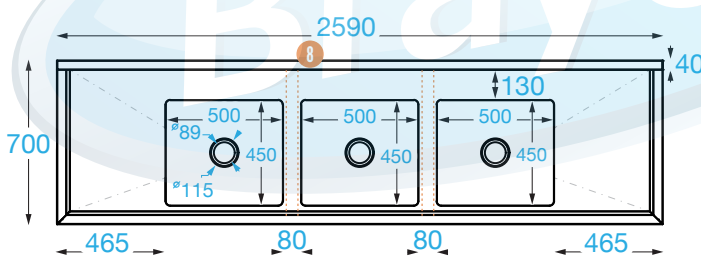

TRIPLE SINK WITH LEFT AND RIGHT HAND BENCH

This 700 mm sink range is modular to the Brayco 700 mm deep cabinets and splashback benches.

700 SERIES SINK

Overall Dimensions:

2590 (w) x 700 (d) x 1050 mm (h)

Bowl Size:

500 (w) x 450 (d) x 300 mm (h) each

Capacity: 67 L each

Shipping Weight: 60.6 kg

Shipping Dimensions:

Sink: 2590 (w) x 700 (d) x 460 mm (h)

Legs: 2450 (w) x 160 (d) x 100 mm (h)

Material:

Top: 1.2 mm 304 grade stainless steel

Legs: 201 grade 42 mm diameter stainless steel

FRONT

SIDE

TOP

COMPONENTS

- | | | |
|---|----------------------------|-----------------------------|
| 1 | Splashback | 150 mm (high), 40 mm (deep) |
| 2 | Fully welded bowls | 65 ltr capacity |
| 3 | Welded sockets | 1.2 mm |
| 4 | Stainless legs | Ø 42 mm |
| 5 | Rails (back, front & side) | Ø 32 mm |
| 6 | Adjustable feet | up to 35 mm (max) |
| 7 | Waste outlets | 90 mm (diameter) |
| 8 | Support Bars | |