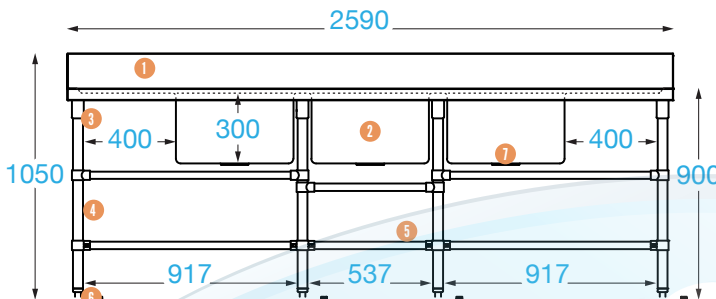

TRIPLE SINK WITH LEFT AND RIGHT HAND BENCH

This 700 mm sink range is modular to the Brayco 700 mm deep cabinets and splashback benches.

700 SERIES SINK

Overall Dimensions:

2590 (w) x 700 (d) x 1050 mm (h)

Bowl Size:

500 (w) x 450 (d) x 300 mm (h) each

Capacity: 67 L each

Shipping Weight: 60.6 kg

Shipping Dimensions:

Sink: 2590 (w) x 700 (d) x 460 mm (h)

Legs: 2450 (w) x 160 (d) x 100 mm (h)

Material:

Top: 1.2 mm 304 grade stainless steel

Legs: 201 grade 42 mm diameter stainless steel

FRONT

SIDE

TOP

COMPONENTS

- | | | |
|---|----------------------------|-----------------------------|
| 1 | Splashback | 150 mm (high), 40 mm (deep) |
| 2 | Fully welded bowls | 65 ltr capacity |
| 3 | Welded sockets | 1.2 mm |
| 4 | Stainless legs | Ø 42 mm |
| 5 | Rails (back, front & side) | Ø 32 mm |
| 6 | Adjustable feet | up to 35 mm (max) |
| 7 | Waste outlets | 90 mm (diameter) |
| 8 | Support Bars | |

OPTIONS

- Splashback Extension:  Convert your sink to a corner unit.
- Slatted Sink Cover: Ideal drainer tray or to rinse food.  Code: SCH500
- Sink Cover: Create extra work space.  Code: SCB500
- Under-sink shelf: 650 mm long stainless steel shelf.