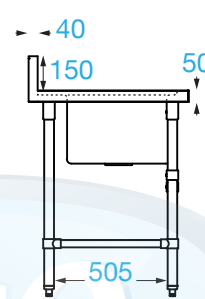

TRIPLE SINK WITH LEFT AND RIGHT HAND BENCH

This 700 mm sink range is modular to the Brayco 700 mm deep cabinets and splashback benches.

700 SERIES SINK

Overall Dimensions:

2590 (w) x 700 (d) x 1050 mm (h)

Bowl Size:

500 (w) x 450 (d) x 300 mm (h) each

Capacity: 67 L each

Shipping Weight: 60.6 kg

Shipping Dimensions:

Sink: 2590 (w) x 700 (d) x 460 mm (h)

Legs: 2450 (w) x 160 (d) x 100 mm (h)

Material:

Top: 1.2 mm 304 grade stainless steel

Legs: 201 grade 42 mm diameter stainless steel

FRONT

SIDE

TOP

COMPONENTS

- | | | |
|---|----------------------------|-----------------------------|
| 1 | Splashback | 150 mm (high), 40 mm (deep) |
| 2 | Fully welded bowls | 65 ltr capacity |
| 3 | Welded sockets | 1.2 mm |
| 4 | Stainless legs | Ø 42 mm |
| 5 | Rails (back, front & side) | Ø 32 mm |
| 6 | Adjustable feet | up to 35 mm (max) |
| 7 | Waste outlets | 90 mm (diameter) |
| 8 | Support Bars | |